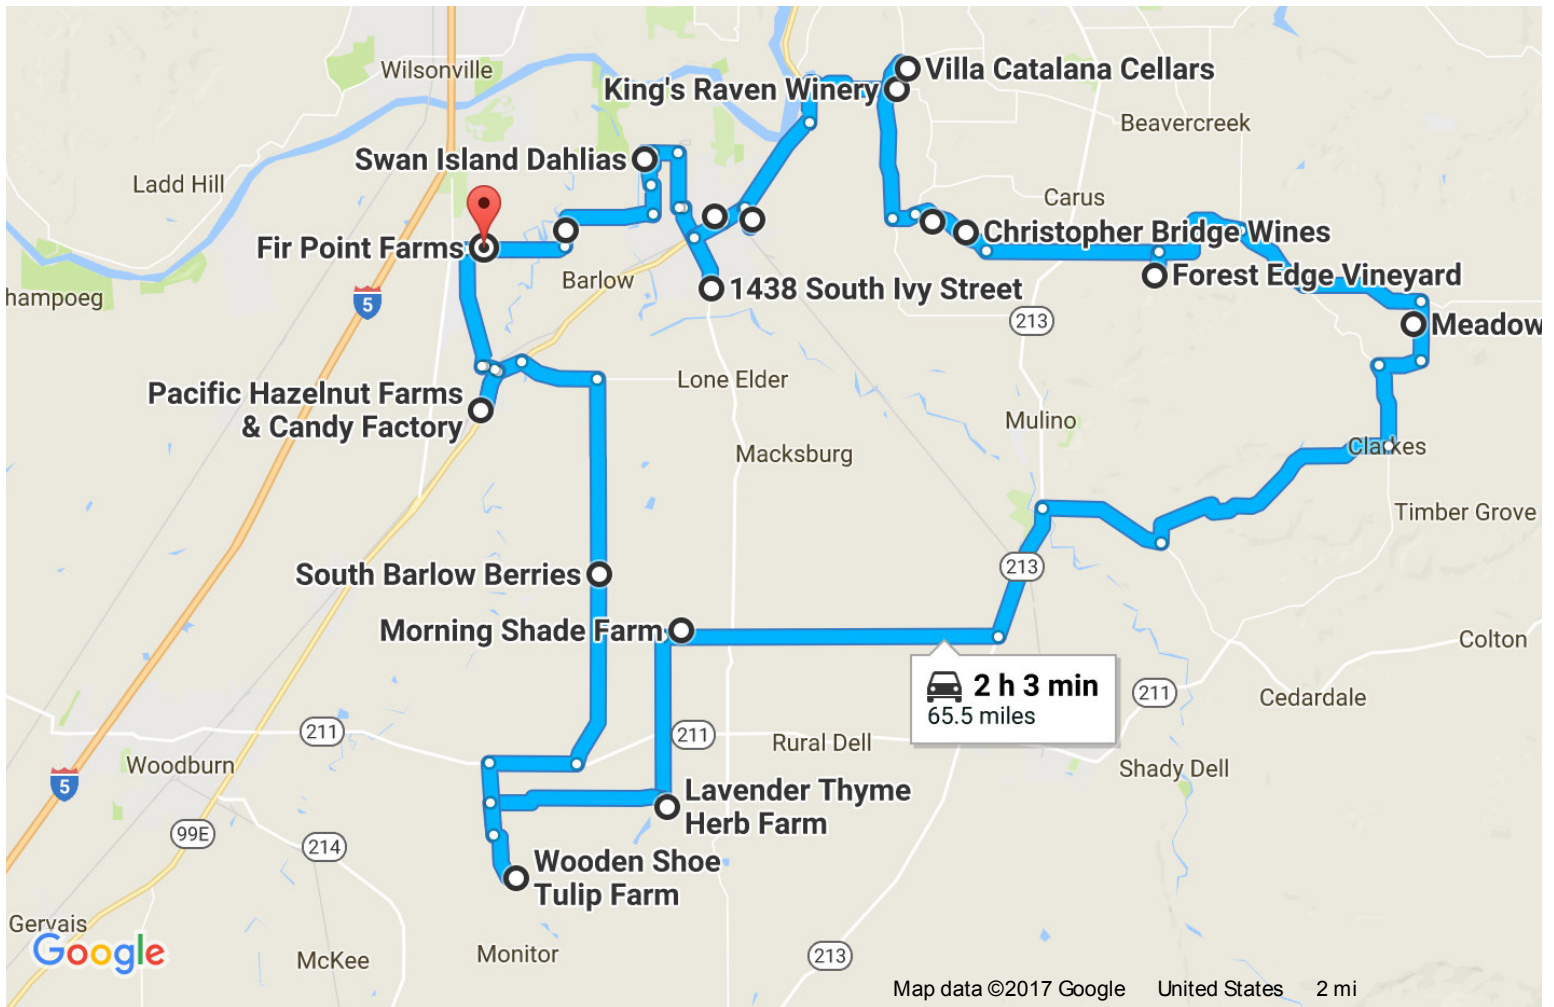

## The Canby Farm Loop

Drive 65.5 miles, 2 h 3 min

The **Canby Area Farm Loop** is a self-guided farm tour route that leads you to 20 farm stops in the Canby Aurora area. You'll find things to do and see all year 'round. It's the perfect outing for family and friends, right in Portland's backyard. In just a few minutes travel time from Portland, you can gather natural goodness from a farm, pet farm animals, taste hazelnuts and chocolates, sip fine wines produced from the region's Jory soils, watch a rodeo or shop for western wear. Farms vary in their open season, depending on what they grow. It's best to check their website and/or call them before you visit.

### Fir Point Farms

14601 Arndt Rd, Aurora, OR 97002

- ↑ 1. Head east on Arndt Rd NE  
1.3 mi
- ↑ 2. Continue straight onto S Knights Bridge Rd  
0.3 mi

---

2 min (1.5 mi)

## Postlewait Farm & Nursery

Canby, OR 97013

-  3. Head north on S Knights Bridge Rd toward S Barlow Rd 1.5 mi

---

-  4. Turn left onto N Birch St 0.5 mi

---

-  5. Turn left onto NW Territorial Rd 167 ft

---

-  6. Turn right onto N Birch St 0.6 mi

---

-  7. Turn left onto NW 22nd Ave 0.1 mi

---

6 min (2.8 mi)